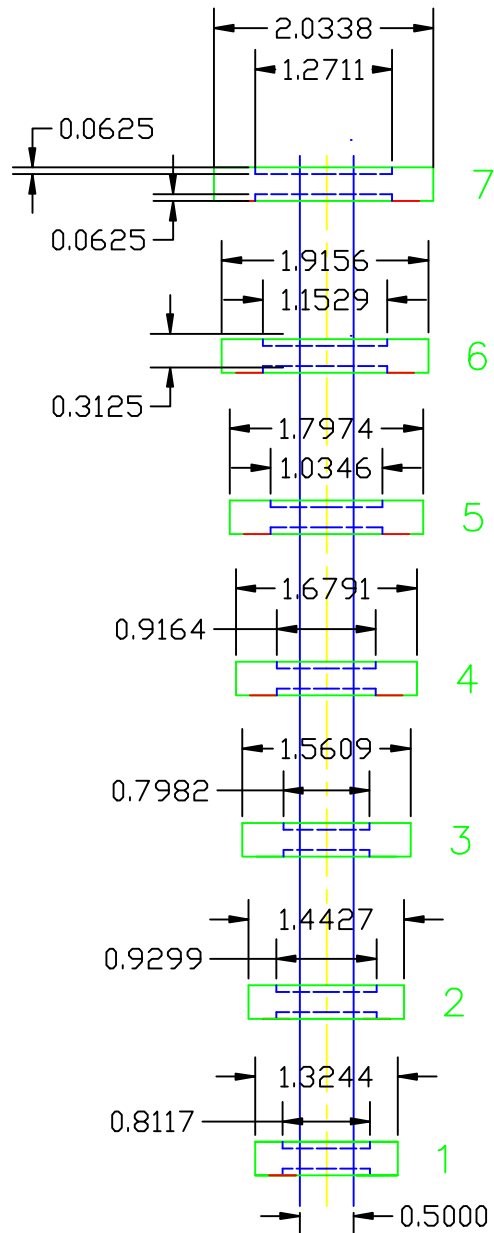

URI Mace Spacer Segments 7 thru 1

Note: All segments are .3125" thick. Center hole always .5" in diameter w/.0625 recesses.