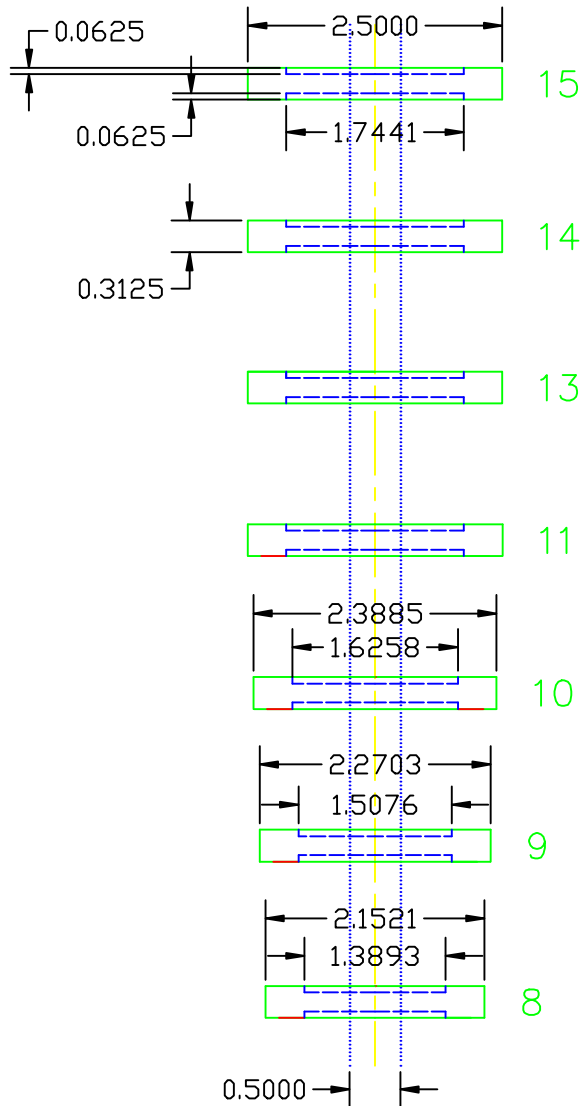

# URI Mace Spacer Segments 15 thru 8

Note: Segments 15 thru 11 are the same dimension. All segments are .3125" thick. Center hole always .5" in diameter w/.0625 recesses.